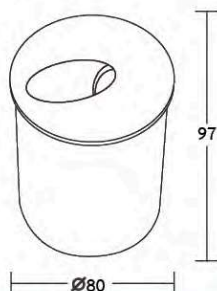

### SPECIFICATIONS

Model	IN-1410012-BK	IN-1410013-BK	IN-LED5001-BK
Watt		3W	
Input Voltage	220-240V, 50/60Hz		
Color Temperature	3000K		
Operating Temperature	-20°C to +40°C		
Luminous Flux	82 lm		150 lm
Light Efficiency	27 lm/W		50 lm/W
Beam Angle	30°		
CRI	80		70
Surge Protection	1kV		
Life Time	30,000 hrs		
IP Rating	65	65	67
Warranty	2 years		
Net Weight	255 g		800 g
Material	Aluminium and Glass		
Packing	40		24
<b>Price</b>	<b>1,400.-</b>		<b>1,600.-</b>

### DIMENSIONS (mm)

IN-1410012-BK

IN-1410013-BK

IN-LED5001-BK