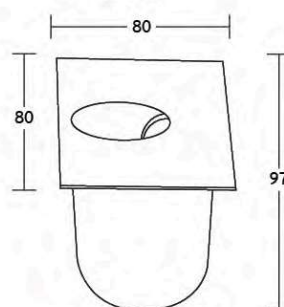

### SPECIFICATIONS

Model	IN-1410012-BK	IN-1410013-BK	IN-LED5001-BK
Watt		3W	
Input Voltage	220-240V, 50/60Hz		
Color Temperature	3000K		
Operating Temperature	-20°C to +40°C		
Luminous Flux	82 lm		150 lm
Light Efficiency	27 lm/W		50 lm/W
Beam Angle	30°		
CRI	80		70
Surge Protection	1kV		
Life Time	30,000 hrs		
IP Rating	65	65	67
Warranty	2 years		
Net Weight	255 g		800 g
Material	Aluminium and Glass		
Packing	40		24
<b>Price</b>	<b>1,400.-</b>		<b>1,600.-</b>

### DIMENSIONS (mm)

IN-1410012-BK

IN-1410013-BK

IN-LED5001-BK